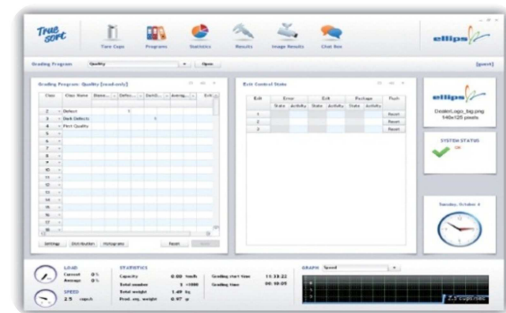

Background:

DECE Sales & Construction CC is a young dynamic company situated in Ceres, the heart of the Witzenberg apple, pear & stone fruit area. We design, build and provide fruit sizers all over the country. Services & assistance is also available nationally to ensure high quality service to our clients. DECE is involved in the design of the sizer as well as pack house layouts in 2D & 3D. Our main focus is to put all our attention on quality and high standards during the manufacturing process. All projects will be delivered promptly to ensure that all the client's needs are satisfied.

Weight, length, diameter, color,
shape & injury sorting

We provide a solution for your pack house:

- Build & design of any pack house equipment
- Retrofit current sizers using Ellips software
 - Pack house layouts in 2D & 3D
- Weight, length, diameter, color, shape & defect sorting with Ellips electronics
 - Any other pack house equipment