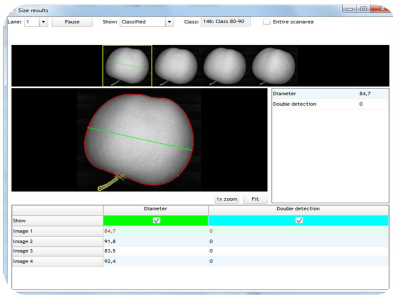

Background:

DECE Sales & Construction CC is a young dynamic company situated in Ceres, the heart of the Witzenberg apple, pear & stone fruit area. We design, build and provide fruit sizers all over the country. Services & assistance is also available nationally to ensure high quality service to our clients. DECE is involved in the design of the sizer as well as pack house layouts in 2D & 3D. Our main focus is to put all our attention on quality and high standards during the manufacturing process. All projects will be delivered promptly to ensure that all the client's needs are satisfied.

Weight, length, diameter, color,
shape & injury sorting

We provide a solution for your pack house:

- Build & design of any pack house equipment
- Retrofit current sizers using Ellips software
 - Pack house layouts in 2D & 3D
- Weight, length, diameter, color, shape & defect sorting with Ellips electronics
 - Any other pack house equipment